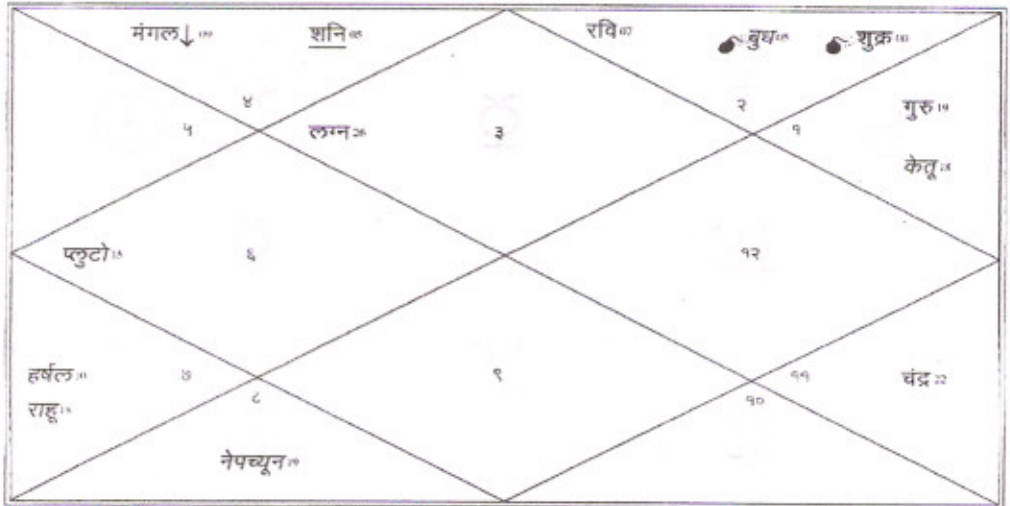

VANITA SHRIVASTAVA

निरयन स्पष्ट ग्रह

ग्रह	अक्षांश	स्थिति	नक्षत्र	रा स्वा	न स्वा	उ स्वा	अवस्था
लग्न	मिथुन	२६:४४:१२	-	पुनर्वसु	३	बुध	शुक्र
रवि	वृषभ	०७:३९:४१	-	कृत्तिका	४	शुक्र	रवि
चंद्र	कुम्भ	२२:०१:३४	-	पूर्वाभाद्रपदा	१	शनि	गुरु
मंगल	कर्क	०९:४०:१४	-	पुष्य	२	चंद्र	शनि
बुध	वृषभ	०९:०६:५४	वज्री	कृत्तिका	३	शुक्र	रवि
गुरु	मेष	१९:५३:५२	-	भरणी	२	मंगल	शुक्र
शुक्र	वृषभ	००:२०:५०	-	कृत्तिका	२	शुक्र	रवि
शनि	कर्क	०५:०७:०१	-	पुष्य	१	चंद्र	शनि
राहू	तुला	१८:१२:१६	वज्री	स्वाती	४	शुक्र	राहू
केतू	मेष	१८:१२:१६	वज्री	भरणी	२	मंगल	शुक्र
हर्षल	तुला	१०:२२:५६	वज्री	स्वाती	२	शुक्र	राहू
नेपच्यून	मिथुन	१९:२३:१८	वज्री	ज्येष्ठा	१	मंगल	बुध
प्लूटो	कन्या	१५:३६:१८	वज्री	हस्त	२	बुध	चंद्र
मादी	वृषभ	२०:४१:४३	-	रोहिणी	४	शुक्र	चंद्र
भाग्य-सहस्र	मेष	११:०६:०५	-	अश्विनी	४	मंगल	केतू

ग्रह	गति	सर	क्रांति	अस्त	अवस्था	भाव
रवि	००:५७:४०	००:००:००	२०:२३:५८	---	---	---
चंद्र	११:५७:१६	०४:२५:०२	-०१:३७:१०	---	---	---
मंगल	००:३३:५२	मध्यम	०१:३४:२१	२०:५८:१९	नीच	---
बुध	-००:३३:३५	मध्यम	-०१:३९:०७	१८:५४:४८	अस्त	---
गुरु	००:१३:५७	शीघ्र	-००:५७:०३	१४:५७:४६	---	---
शुक्र	०१:१३:४२	मध्यम	-००:४६:३५	१७:५९:२५	अस्त	रवग्रही
शनि	००:०५:१९	मध्यम	००:२५:५९	२०:५१:२३	---	दुर्बल
राहू	-००:०३:१०	---	००:००:००	००:००:००	---	---
केतू	-००:०३:१०	---	००:००:००	००:००:००	---	---

लग्न कुंडली

चंद्र >>> शनि >>> चंद्र